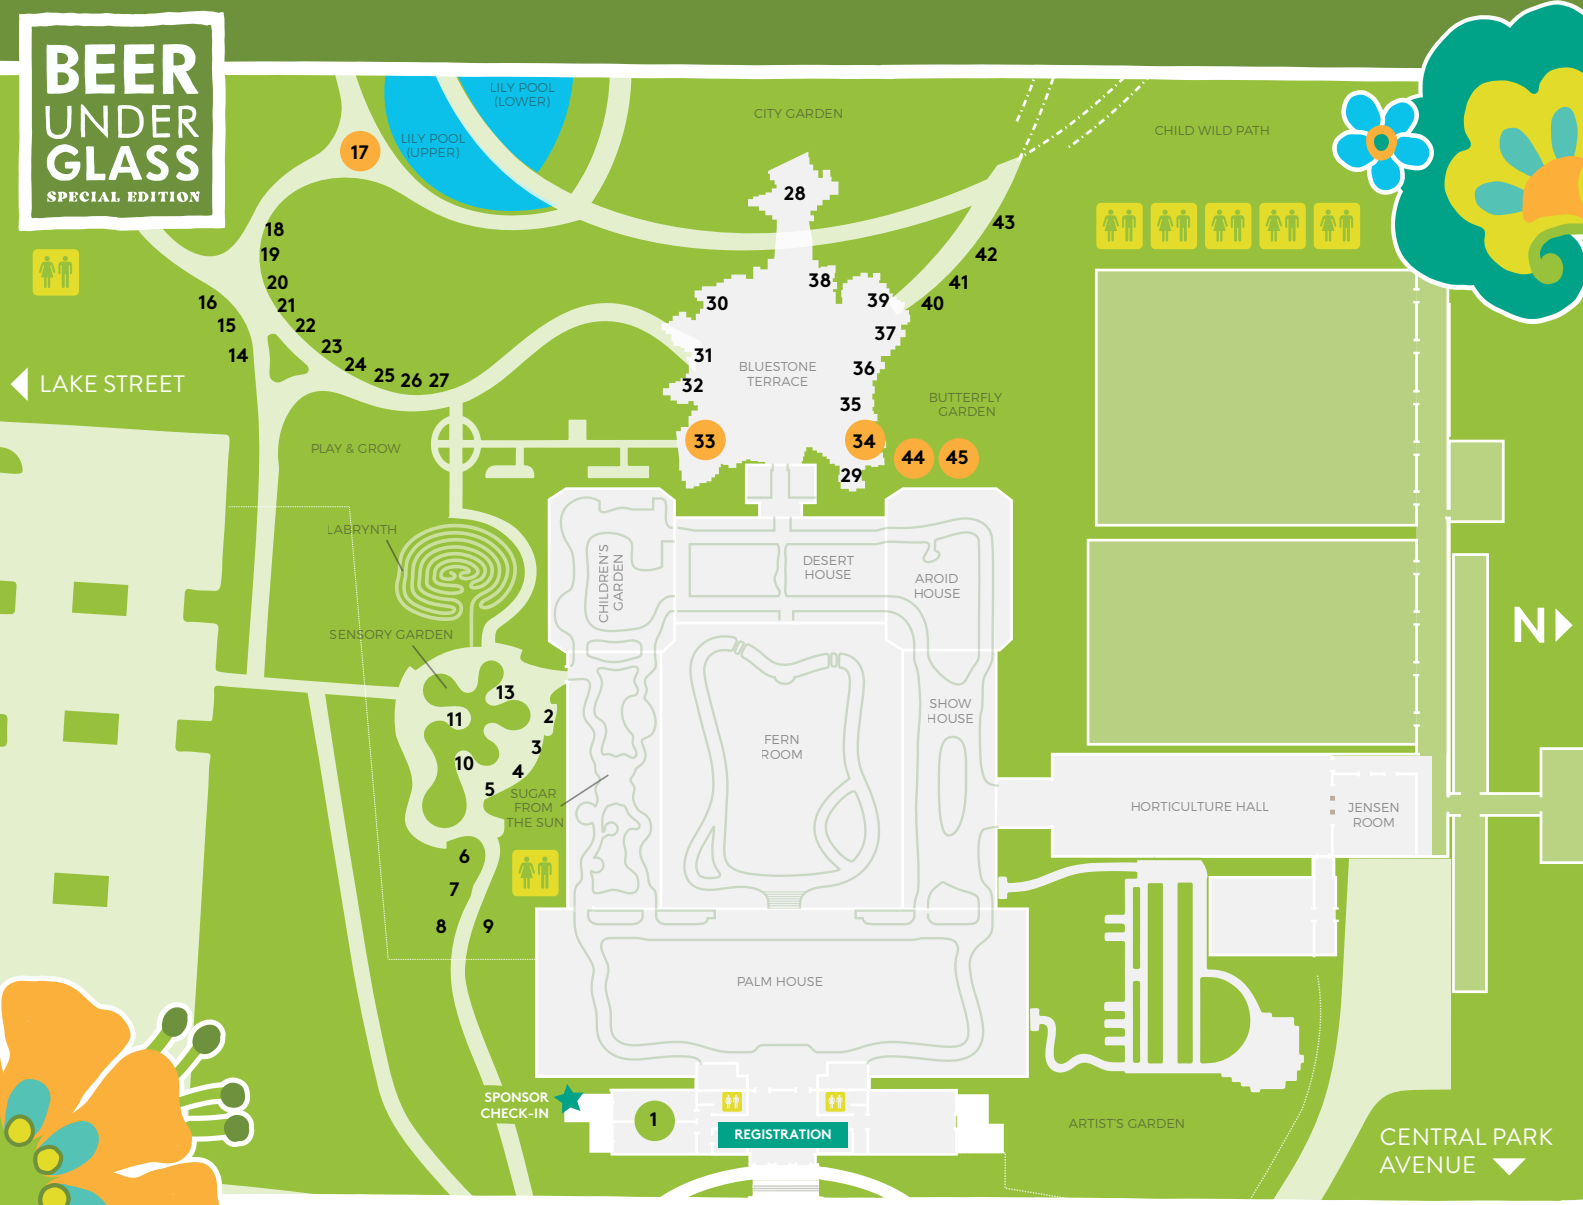

## Brewers & Food

01	GPCA	13	Great Central Brewing Company	24	Elmhurst Brewing Co	35	Saint Errant Brewing
02	Light the Lamp	13	Hailstorm Brewing	24	Hopvine Brewing Company	36	Adams Street Brewery
02	Urban Brew Labs	14	DryHop Brewers, Corridor Brewery, and Crushed by Giants	25	Cruz Blanca	36	Alter Brewing Company
03	Maplewood Brewery & Distillery	14	Lil Beaver Brewery	25	Pipeworks Brewing Co.	37	Energy City Brewing
03	Milk Money Brewing	15	Burning Bush Brewery	26	Goldfinger Brewing Company	37	Twisted Hippo
04	Metal Monkey Brewing	15	Pilot Project Brewing	26	One Lake Brewing	38	Hopewell Brewing Company
04	Pig Minds Brewing Co.	16	Flapjack Brewery	27	Hop Butcher for the World	38	Werk Force Brewing Co.
05	Bold Dog Beer Co.	16	Oak Park Brewing Company	27	Open Outcry Brewing	39	Half Acre Beer Co.
05	Whiskey Hill Brewing Company	17	Dinky Delights	28	Goose Island Beer Company	39	ICBG
06	Black Horizon Brewing Company	18	Middle Brow	28	Mikerpone Brewing	40	Liquid Love Brewing
06	Wolfden Brewing Company	18	Pollyanna Brewing Company	29	Alarmist Brewing	40	Riverlands Brewing Company
07	Ike & Oak Brewing Co.	19	Church Street	29	Exit Strategy Brewing Co	41	Around the Bend
07	Side Lot Brewery	19	Midwest Coast Brewing Company	30	2 Fools Cider	41	Oswego Brewing Co.
08	Penrose Brewing Company	20	Sketchbook Brewing Co	30	Noon Whistle Brewing	42	Black Lung Brewing Company
08	Sew Hop'd Brewery	20	Solemn Oath Brewery	31	Illuminated Brew Works	42	Spiteful Brewing
09	Ravinia Brewing Company	21	DESTIHL Brewing	31	Miskatonic Brewing Company	43	All Rise Brewing Co
09	Two Brothers Brewing Company	21	Revolution Brewing	32	Alulu Brewpub	43	Short Fuse Brewing Company
10	Mickey Finn's Brewery	22	Phase Three Brewing Company	32	Rabid Brewing	44	Forbidden Root
10	MyGrain Brewing Company	22	Smylie Brothers Brewing Co.	33	5411 Empanadas	45	Cocoa Chili
11	Ørkenoy	23	Blue Island Beer Co.	34	Ste. Marteen		
11	Will County Brewing Company	23	Impossible Mead	35	More Brewing Company		